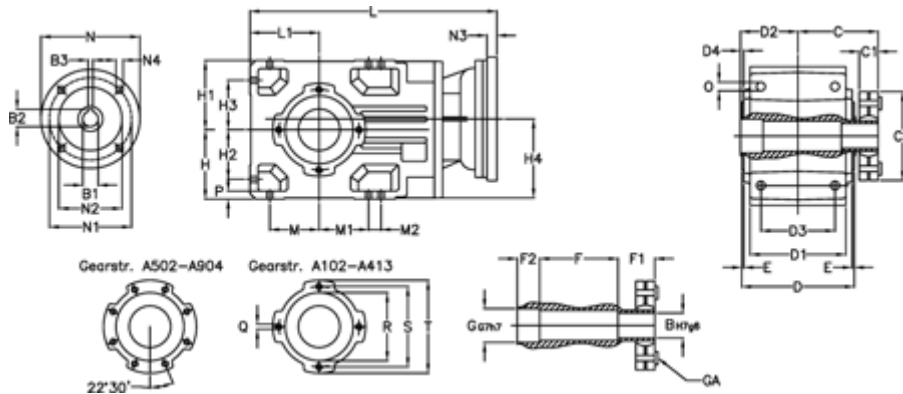

Article number: 29600202125240  
 Description: Bevel helical gearbox  
 A202US-21,2-P100B5

## Measures

B = 30	D1 = 110	F2 = 36	L = 335.5	N3 = -
B1 = 28	D2 = 60	G = 32	L1 = 80	N4 = M12x16
B2 = 31.3	D3 = 90	GA = 14,5 NM	M = 60.0	O = 9.5
B3 = 8	d4 = 4.5	H = 80	M1 = 60.0	P = 9
C = 89.5	Description = A202US-xx-P100 B5	H1 = 80	M2 = -	Q = M8x15
C1 = 23	E = 3.0	H2 = 60.0	N = 250	R = 95
C2 = 72.0	F = 77.5	H3 = 60.0	N1 = 215	S = 115
D = 136	F1 = 36.0	H4 = 93.0	N2 = 180	T = 140